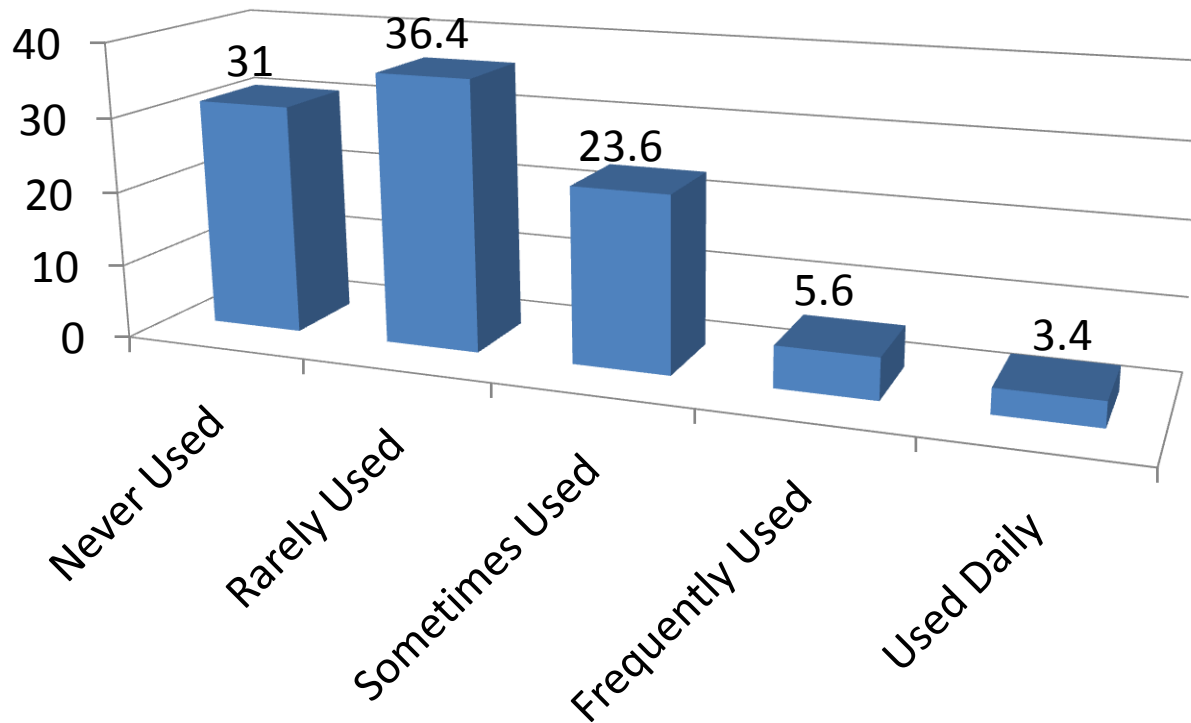

How often do you use a Database? (%)

n=445