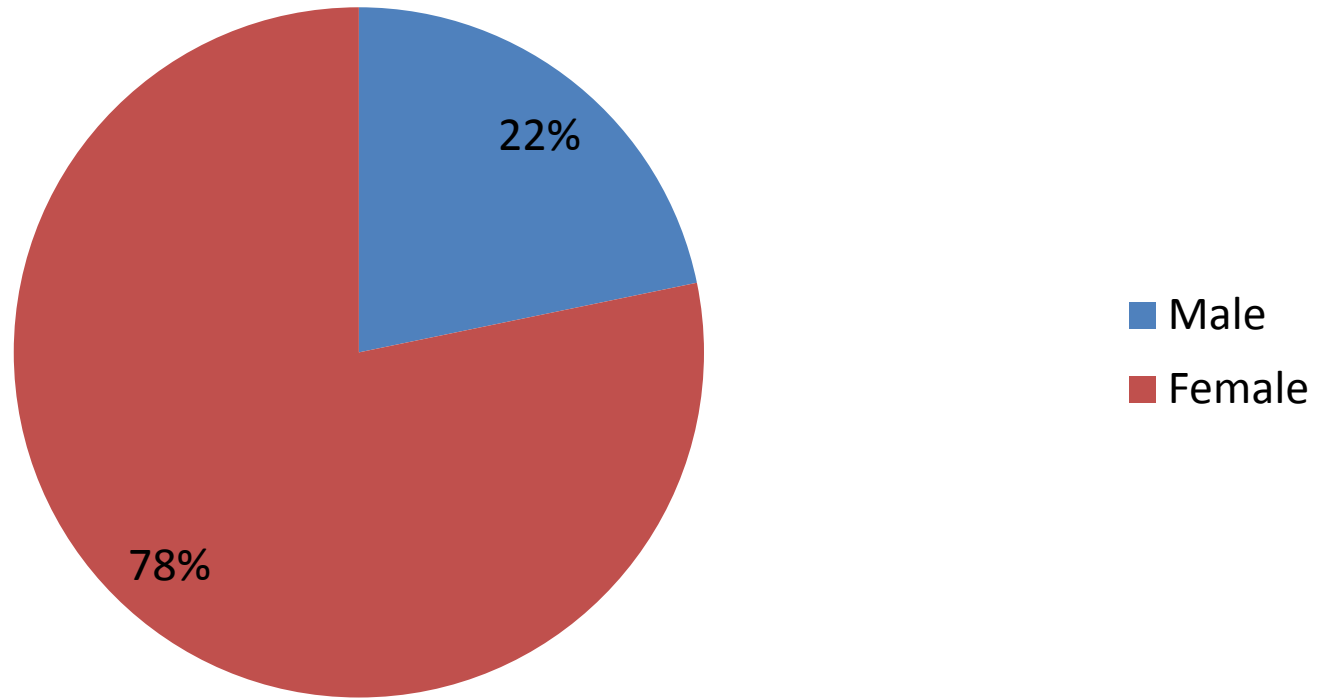

Gender of Participants

n=450