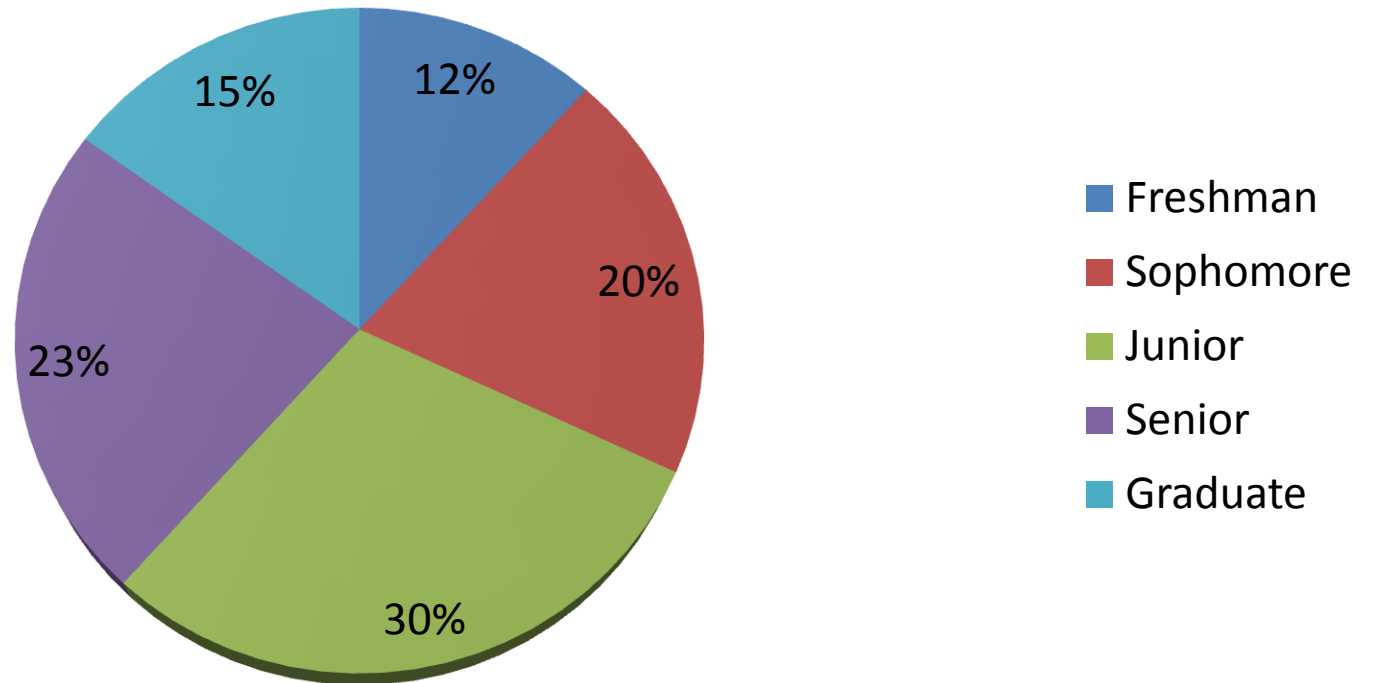

Year in College of Participants

n=451