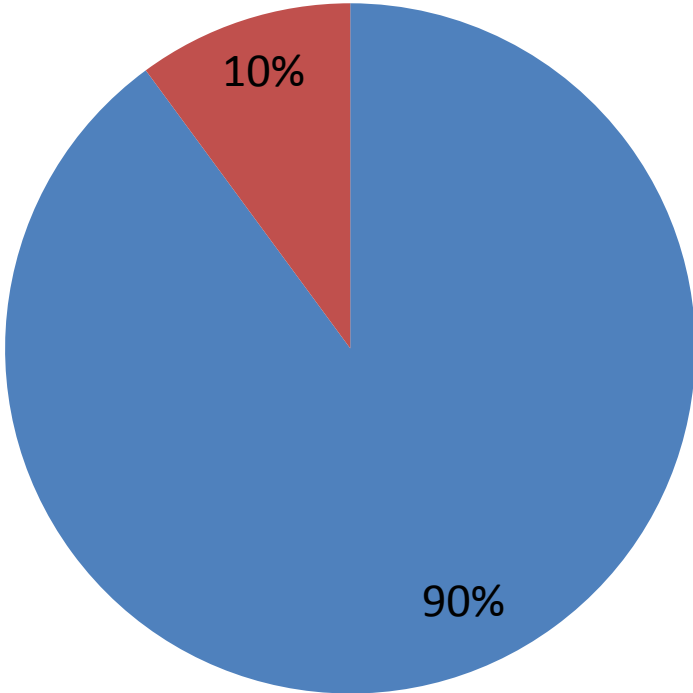

Student Technology Use Survey

85% Participation Rate

n=451

By Tom Grissom, Ph.D.

With special thanks to:

Teresa Freking Ph.D., John Pommier Ph.D.,
Mei-Ling Li Ph.D., Brent Walker Ph.D.,
Heidi Larson Ph.D., Judy Barford, John Dively Ph.D.,
Becky Barnett, Sheila Simons Ph.D., and Terry Hyder

Year in College of Participants

n=451

Gender of Participants

n=450

Are you a Teacher Education Major?

■ Yes
■ No

n=447

Rate your ability to use a computer? (%)