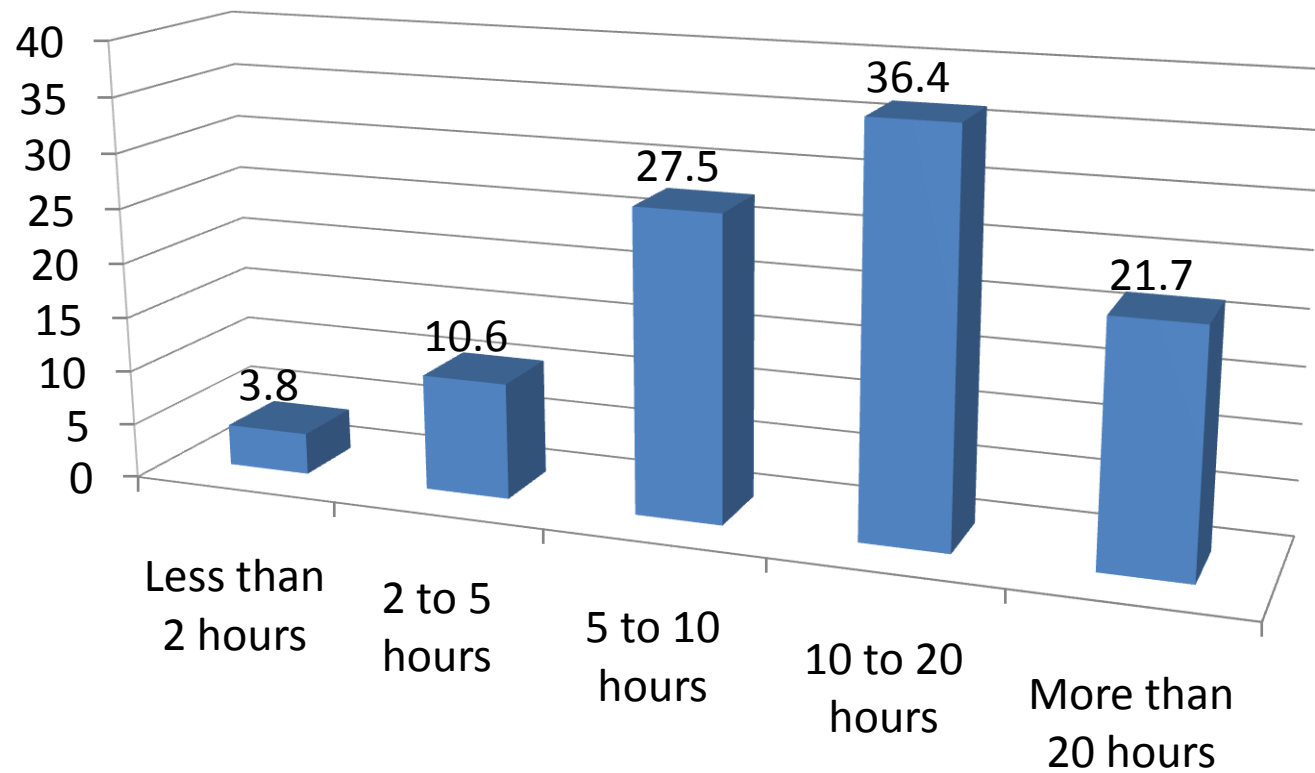

Computer usage in a typical week? (%)

n=451