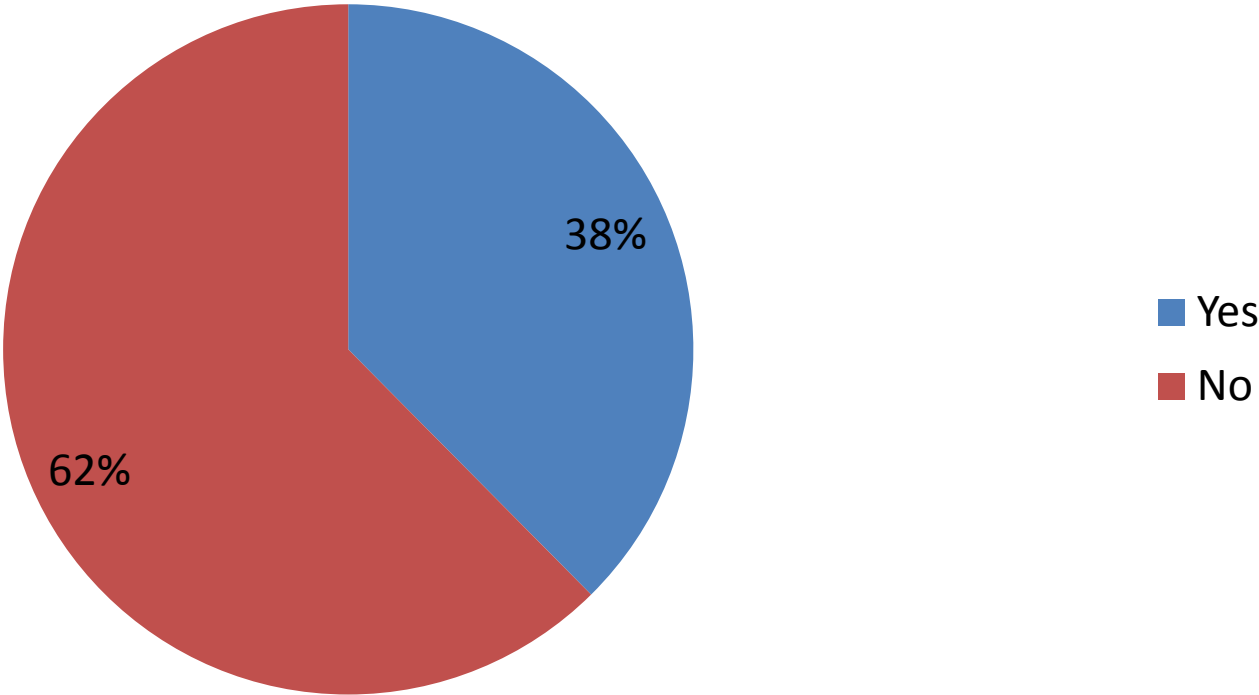

Do you have a webpage on a university server?

n=450