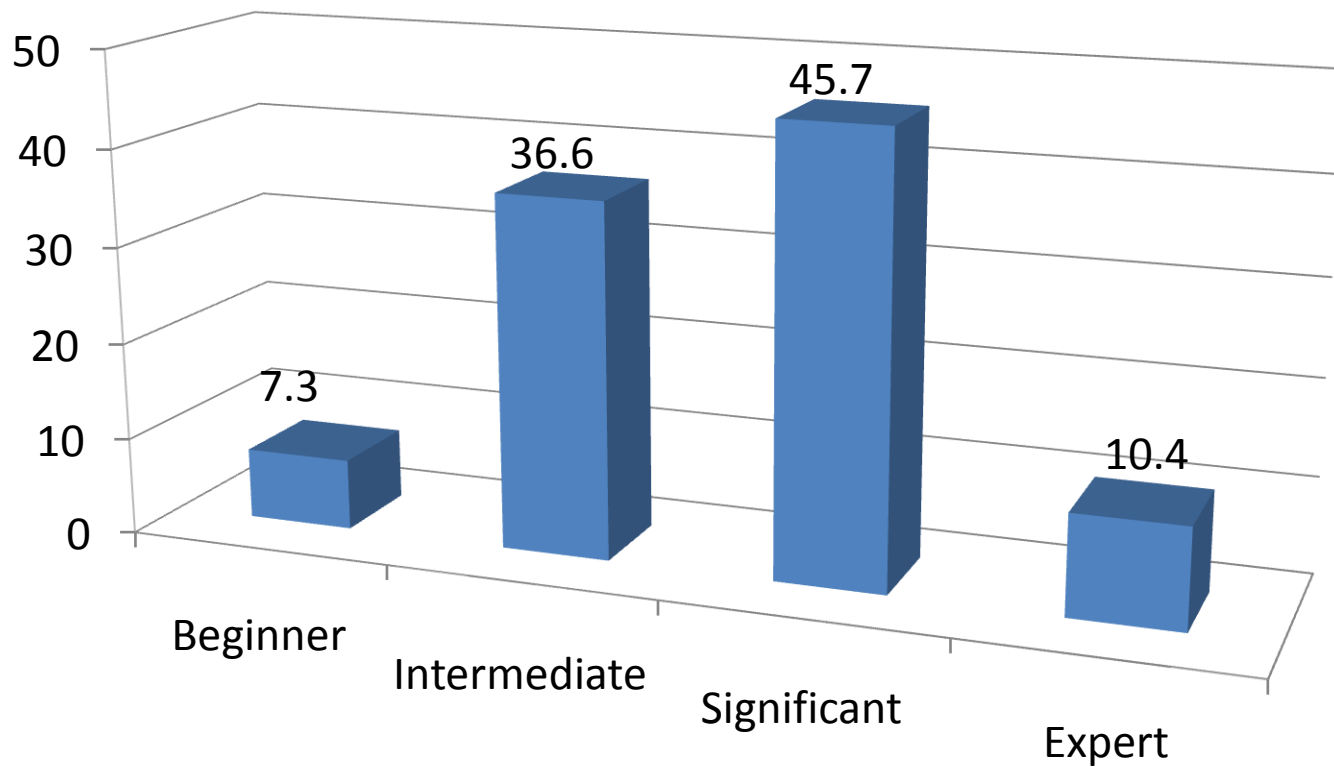

Student Technology Use Survey

85% Participation Rate

n=451

By Tom Grissom, Ph.D.

With special thanks to:

Teresa Freking Ph.D., John Pommier Ph.D.,
Mei-Ling Li Ph.D., Brent Walker Ph.D.,
Heidi Larson Ph.D., Judy Barford, John Dively Ph.D.,
Becky Barnett, Sheila Simons Ph.D., and Terry Hyder

Year in College of Participants

n=451

Gender of Participants

n=450

Are you a Teacher Education Major?

■ Yes
■ No

n=447

Rate your ability to use a computer? (%)