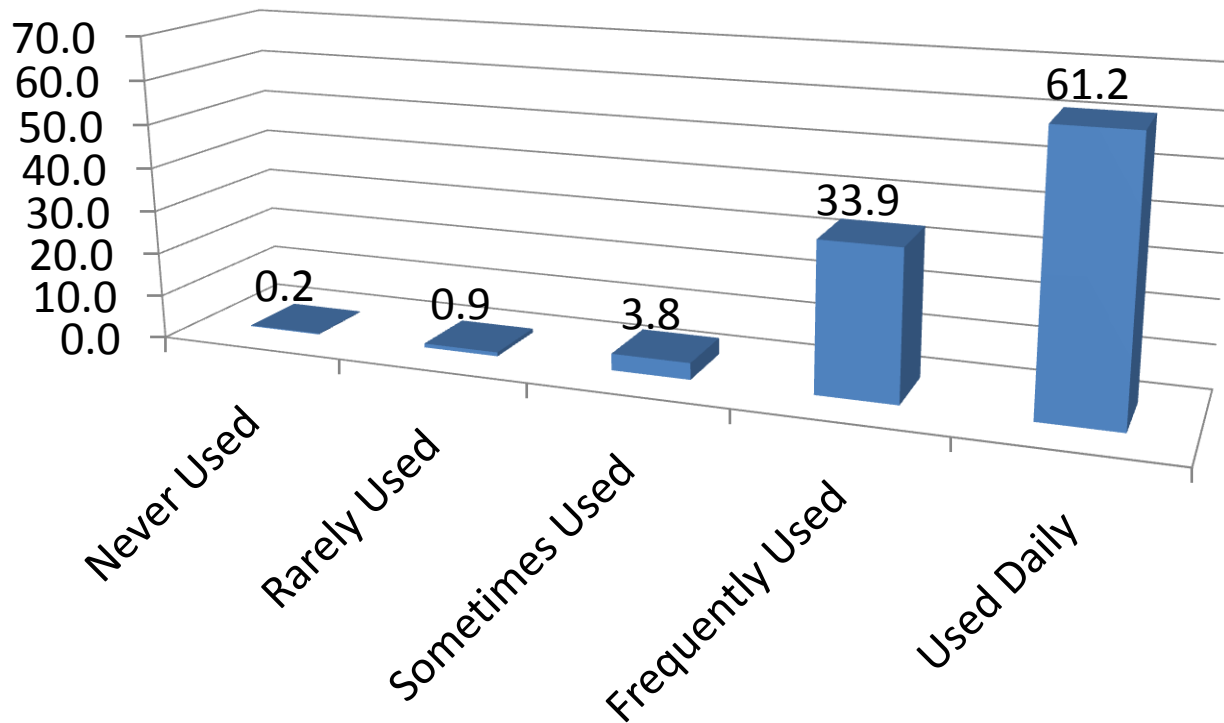

n=283

**Have you watched a video podcast
(do not include youtube)?**

■ Yes
■ No

n=446

If you watch a video podcast, how? (%)

n=200

Is iTunes installed on your computer?

n=449

Have you ever "subscribed" to a podcast? (%)

n=449

Rate your current ability to use technology compared to the average faculty member?

n=450

Do you own a Netbook computer?

n=449

How often do you use Word Processing? (%)